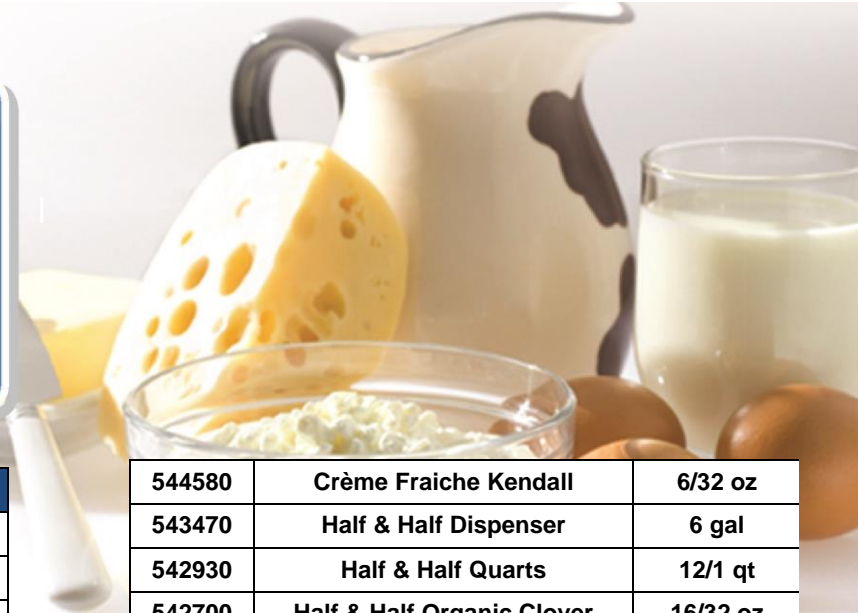

# DAIRY ITEMS

April 2018

MILK		
543370	Milk Almond Unsweetened	8/64 oz
542600	Milk Almond Unsweetened Cal	6/48 oz
542480	Milk Almond Original Calif	6/48 oz
542370	Milk Chocolate Low Fat	70 1/2 pt
542540	Milk Chocolate Low Fat	6/64 oz
542990	Milk Homo (Whole)	6/64 oz
544310	Milk Homo (Whole)	70 1/2 pt
542900	Milk Homo (Whole)	4/1 gal
543130	Milk Homo Disp (Whole)	6 gal
542390	Milk Low Fat 1%	2/1 gal
542380	Milk Low Fat 2%	70 1/2 pt
542920	Milk Low Fat 2%	6/64 oz
542970	Milk Low Fat 2%	4/1 gal
543160	Milk Low Fat Dispenser	6 gal
542780	Milk Nonfat Org Clover	4/1 gal
542910	Milk Nonfat	6/64 oz
544530	Milk Nonfat	70 1/2 pt
542980	Milk Nonfat	2/1 gal
544840	Milk Nonfat Dispenser S/O	6 gal
542550	Milk Soy Org Valley Original	6/64 oz
544810	Milk Soy	12/1 qt
544820	Milk Soy Vanilla	12/1 qt
410930	Milk Sweet Condensed Org	24/14 oz
542490	Milk Whole Org Clover	4/1 gal
CREAMER		
543100	Creamer Non Dairy	400 cs
543060	Creamer Coffee Vanilla	288 cs
543030	Creamer Coffee Hazelnut	288 cs
543170	Creamer Half & Half	400 cs
543070	Creamer Half & Half Shelf Stable	360 cs