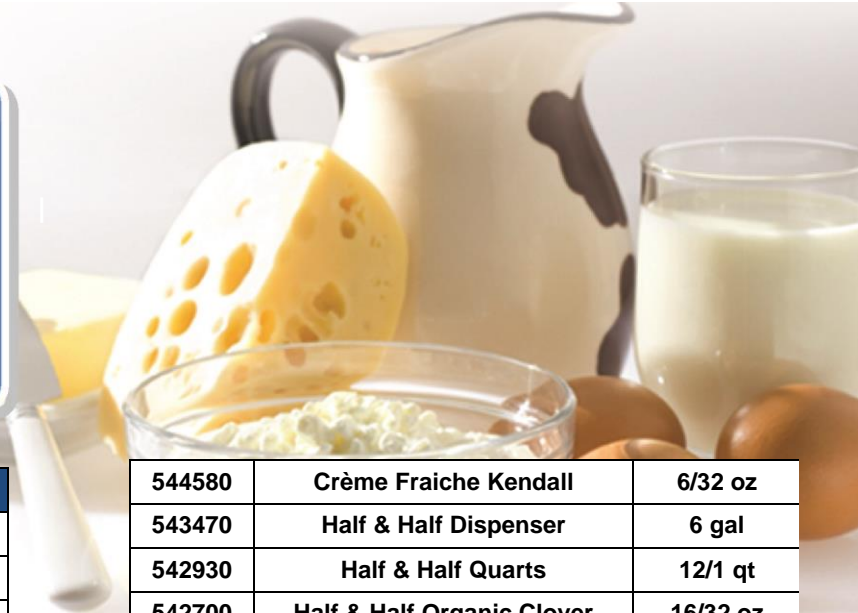

# DAIRY ITEMS

March 2018

MILK		
543370	Milk Almond Unsweetened	8/64 oz
542600	Milk Almond Unsweetened Cal	6/48 oz
542480	Milk Almond Original Calif	6/48 oz
542370	Milk Chocolate Low Fat	70 1/2 pt
542540	Milk Chocolate Low Fat	6/64 oz
542990	Milk Homo (Whole)	6/64 oz
544310	Milk Homo (Whole)	70 1/2 pt
542900	Milk Homo (Whole)	4/1 gal
543130	Milk Homo Disp (Whole)	6 gal
542390	Milk Low Fat 1%	2/1 gal
542380	Milk Low Fat 2%	70 1/2 pt
542920	Milk Low Fat 2%	6/64 oz
542970	Milk Low Fat 2%	4/1 gal
543160	Milk Low Fat Dispenser	6 gal
542780	Milk Nonfat Org Clover	4/1 gal
542910	Milk Nonfat	6/64 oz
544530	Milk Nonfat	70 1/2 pt
542980	Milk Nonfat	2/1 gal
544840	Milk Nonfat Dispenser S/O	6 gal
542550	Milk Soy Org Valley Original	6/64 oz
544810	Milk Soy	12/1 qt
544820	Milk Soy Vanilla	12/1 qt
410930	Milk Sweet Condensed Org	24/14 oz
542490	Milk Whole Org Clover	4/1 gal
CREAMER		
543100	Creamer Non Dairy	400 cs
543060	Creamer Coffee Vanilla	288 cs
543030	Creamer Coffee Hazelnut	288 cs
543170	Creamer Half & Half	400 cs
543070	Creamer Half & Half Shelf Stable	360 cs